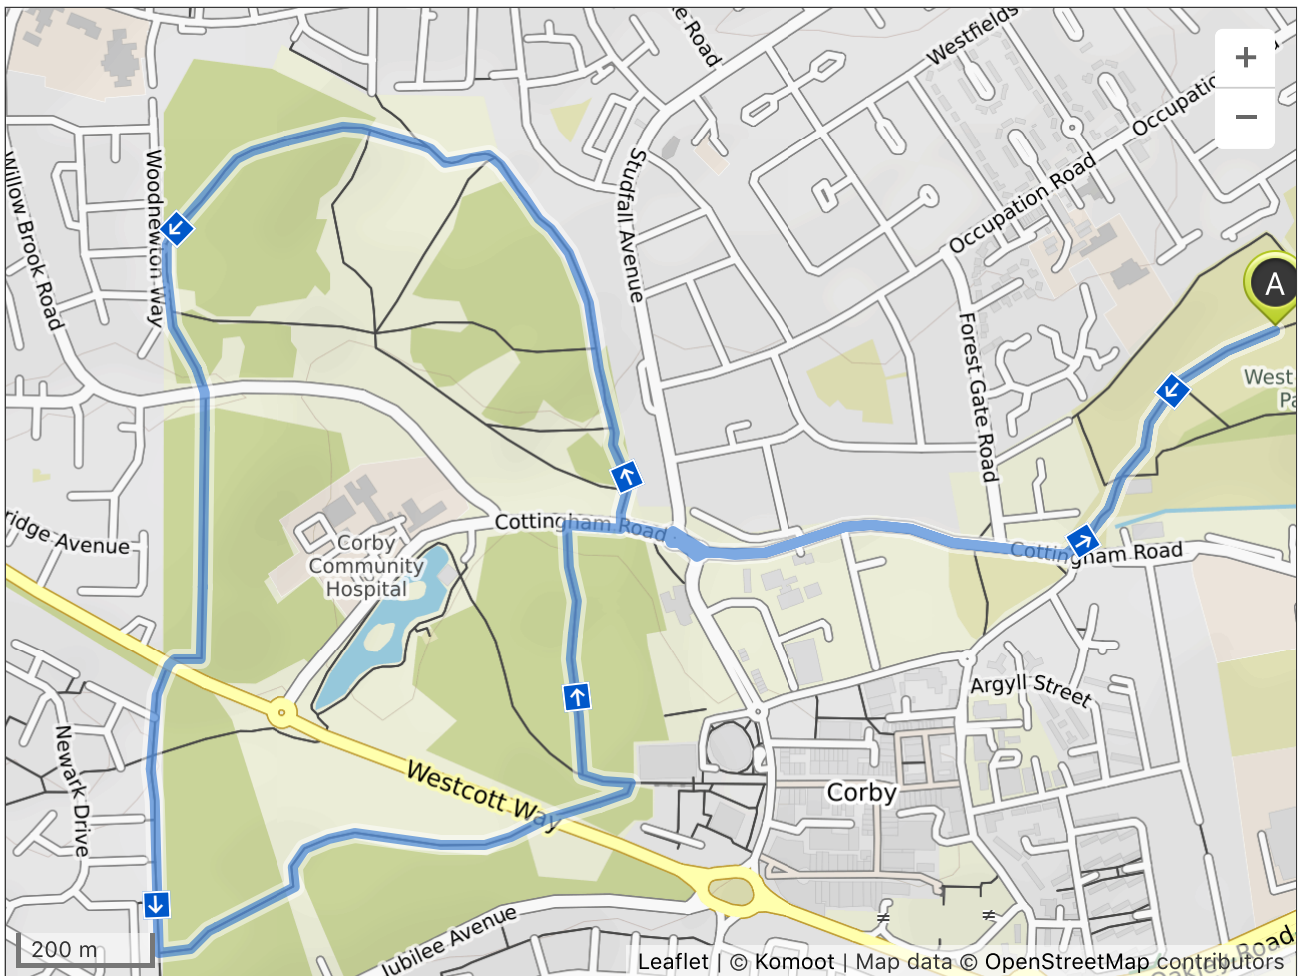

## West Glebe Park to Thoroughsale and Hazel Leys

🕒 00:50 ↔ 5.85 km ⌀ 7.0 km/h ↗ 30 m ↘ 30 m

1 km

2 km

3 km

4 km

5 km

200 m

100 m

1. On access road head Southwest

For 324 m – overall 324 m

2. Turn left at the fork and follow Path.

For 146 m – overall 470 m

3.Right on Cottingham Road.

For 536 m – overall 1.01 km

---

6.Straight on Cottingham Road.

For 44 m – overall 1.15 km

---

7.Right on Path.

For 692 m – overall 1.84 km

---

8.Turn left at the fork and follow Path.

For 1.12 km – overall 2.96 km

14.Straight on Cottingham Road.

For 79 m – overall 4.77 km

---

17.Straight on Cottingham Road.

For 397 m – overall 5.38 km

---

18.Left on Path.

For 470 m – overall 5.85 km